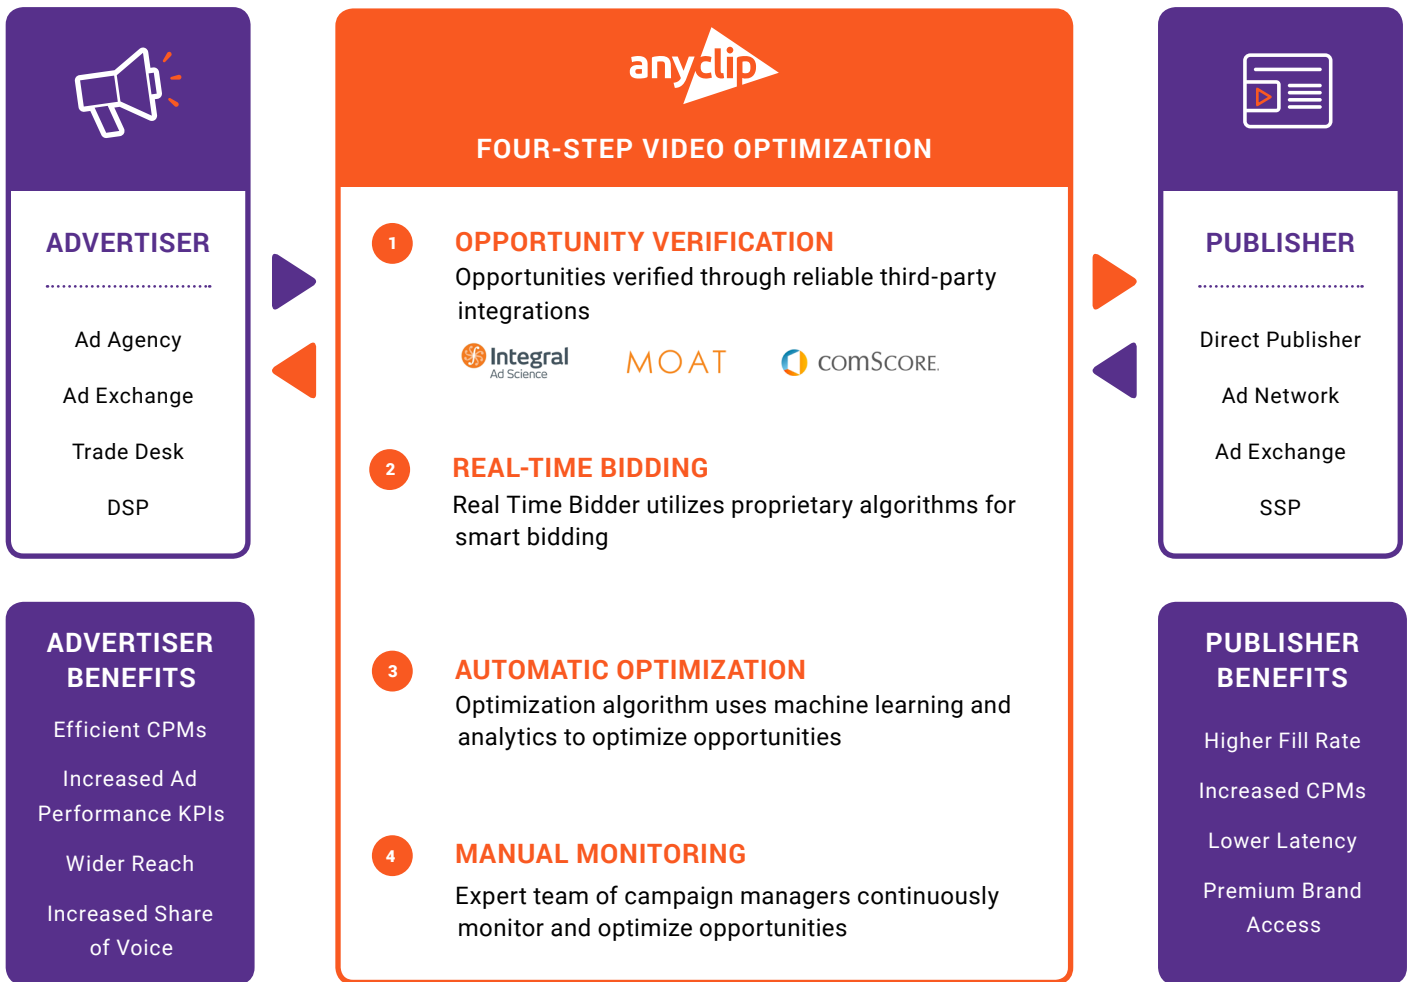

PROGRAMMATIC VIDEO ADVERTISING OPTIMIZATION

ANYCLIP ALGORITHMS OPTIMIZE FILL, MAXIMIZE REVENUE,
AND INCREASE PERFORMANCE KPIS

NON-HUMAN TRAFFIC

<2%

VIEWABILITY RATE

>60%

UNIQUE DOMAINS

2MM

UNIQUE USERS

100MM